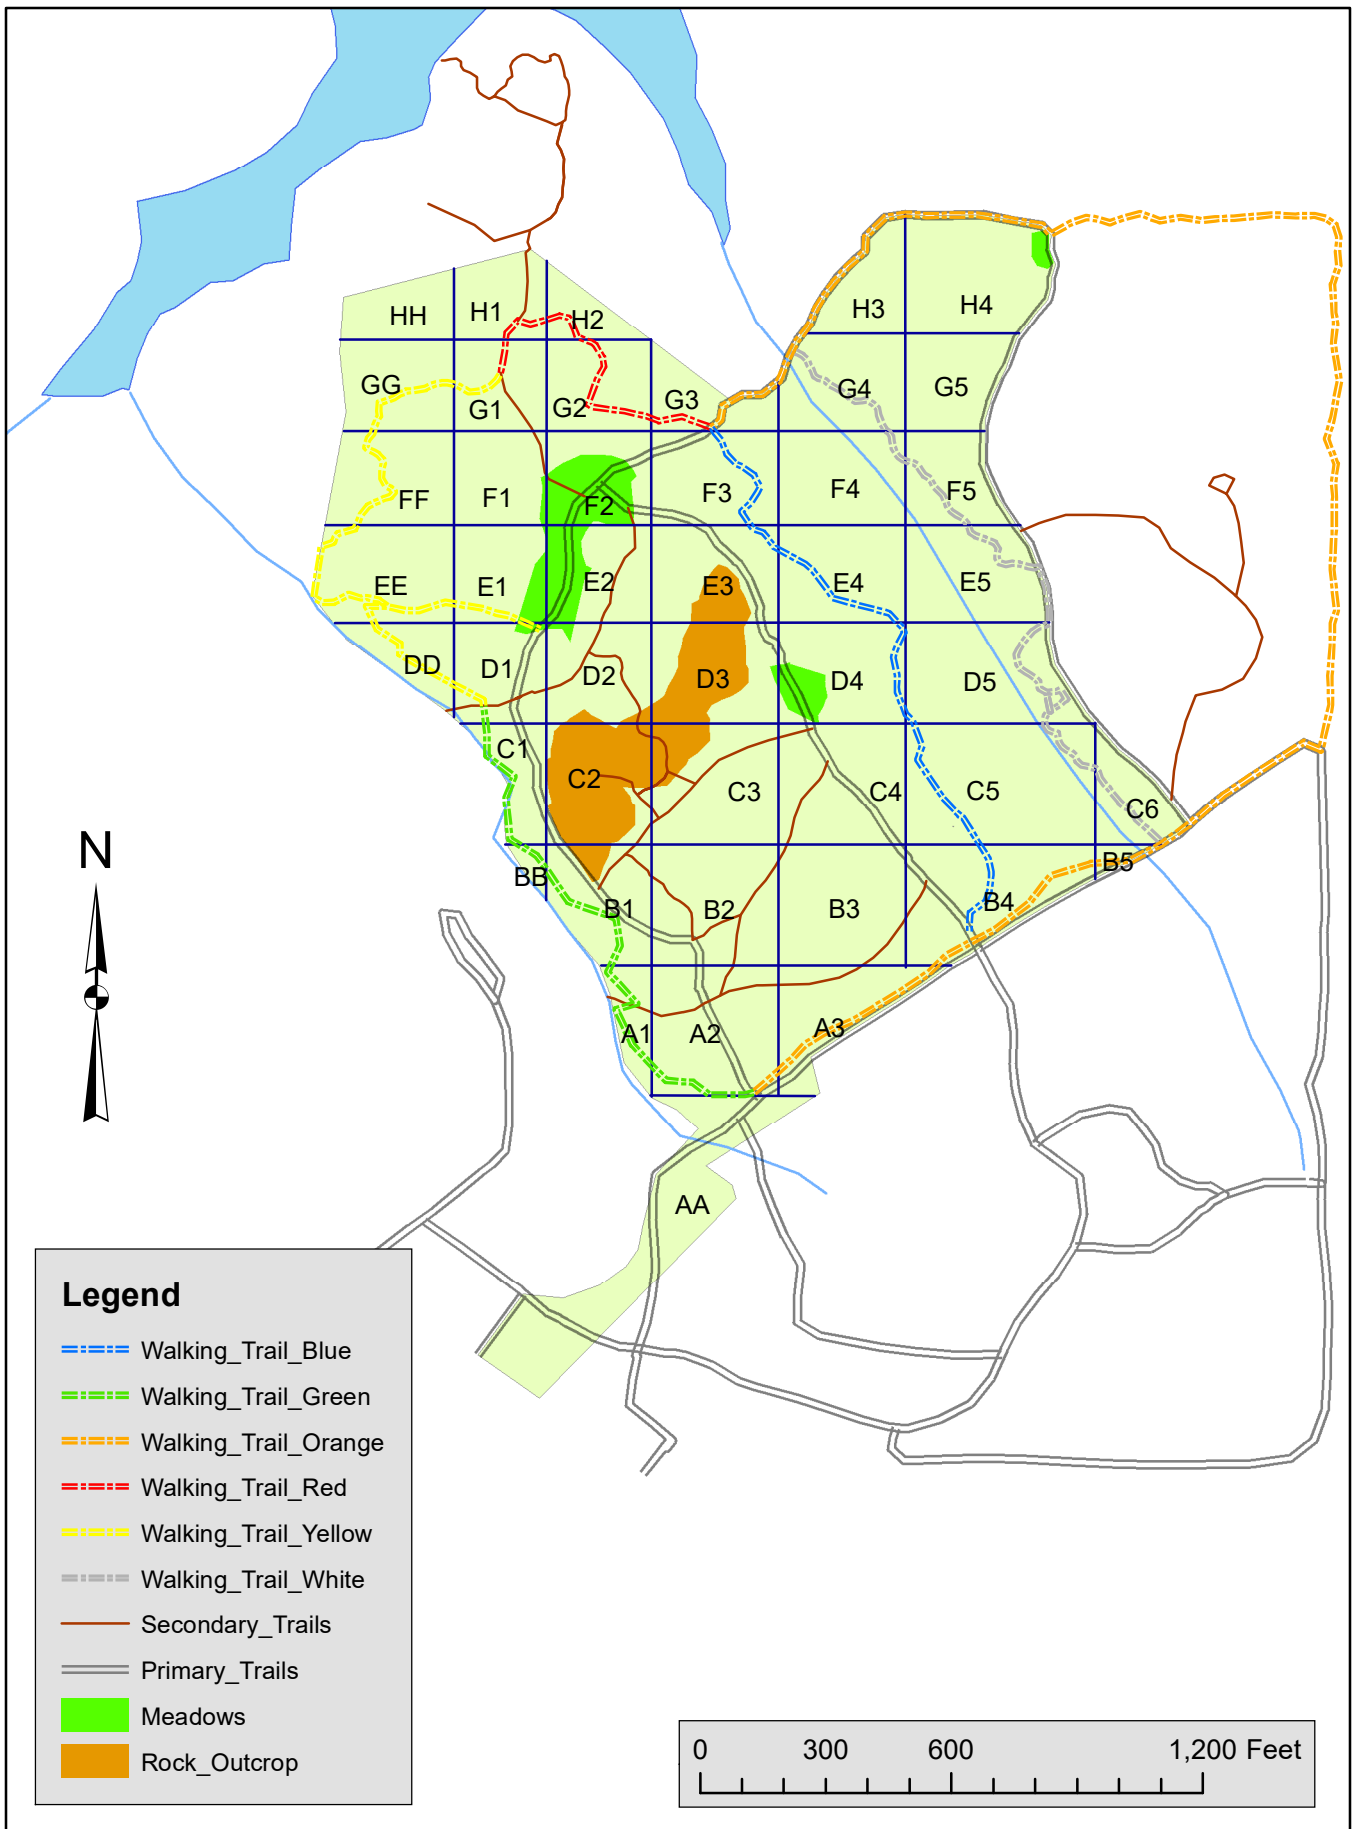

# Whispering Hills Burial Locator Map

## Legend

- Walking\_Trail\_Blue
- Walking\_Trail\_Green
- Walking\_Trail\_Orange
- Walking\_Trail\_Red
- Walking\_Trail\_Yellow
- Walking\_Trail\_White
- Secondary\_Trails
- Primary\_Trails
- Meadows
- Rock\_Outcrop

0 300 600 1,200 Feet

April 20, 2026